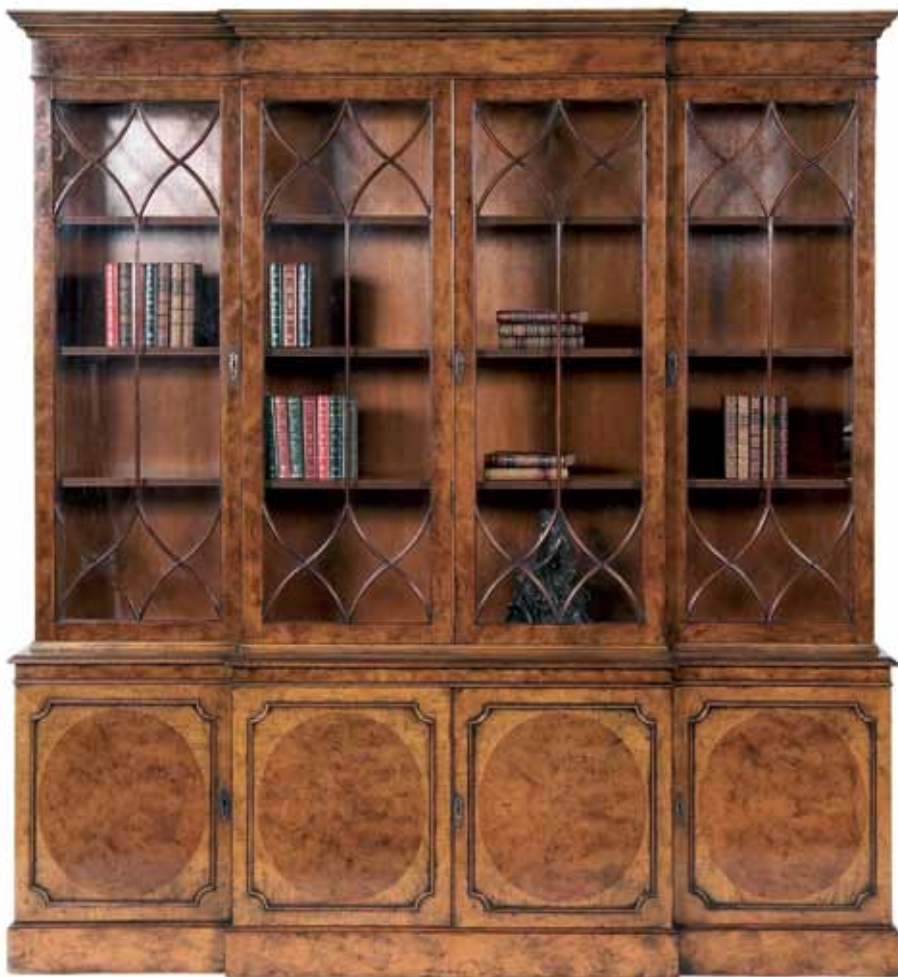

CORNER CABINET

Ref. QA37: 75cmW x 48cmD x 198cmH
Finished in Mahogany (M) or Walnut (W)

BREAKFRONT BOOKCASE

Ref. QA24: 212cmW x 51cmD x 217cmH

Ref. QA35: 175cmW x 43cmD x 196cmH

Finished in Mahogany (M) or Walnut (W)