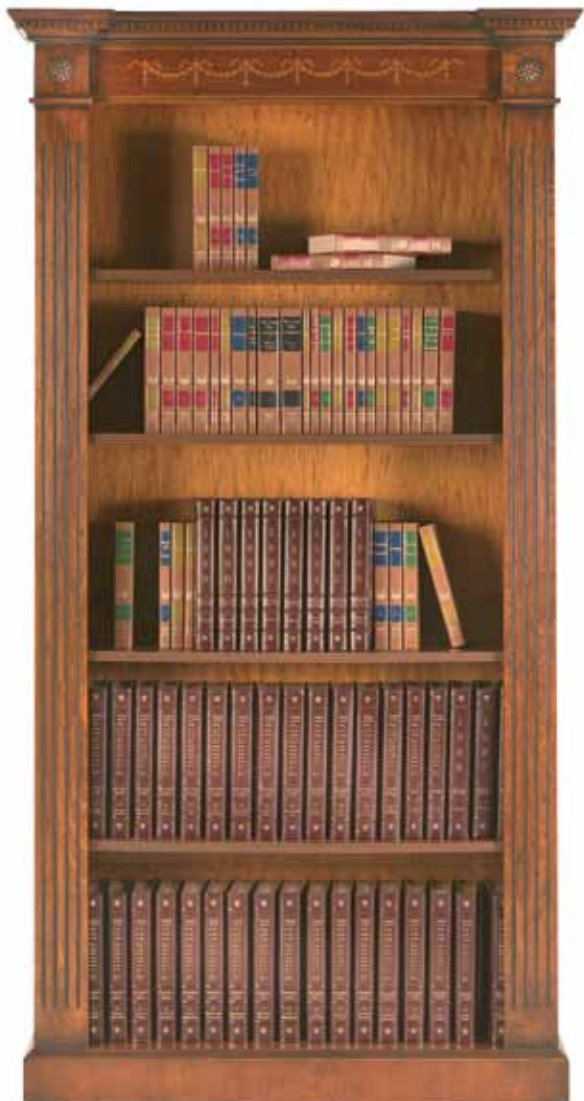

**LARGE OPEN
BREAKFRONT BOOKCASE**

Ref. 309: 161cmW x 36cmD x 206cmH
Finished in Mahogany (M), Walnut (W) or
Yew (Y) Other sizes available upon request.
Assembled in 4 sections