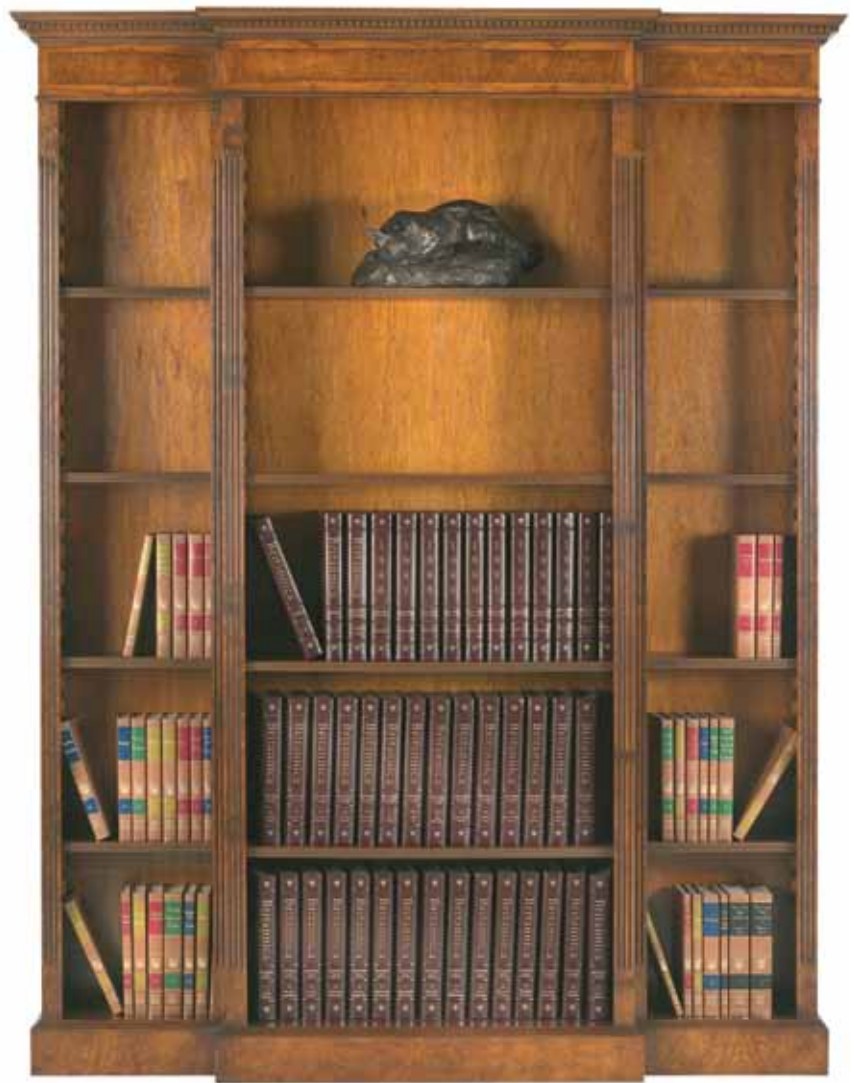

**LARGE OPEN
BREAKFRONT BOOKCASE**

Ref. 309: 161cmW x 36cmD x 206cmH
Finished in Mahogany (M), Walnut (W) or
Yew (Y) Other sizes available upon request.
Assembled in 4 sections